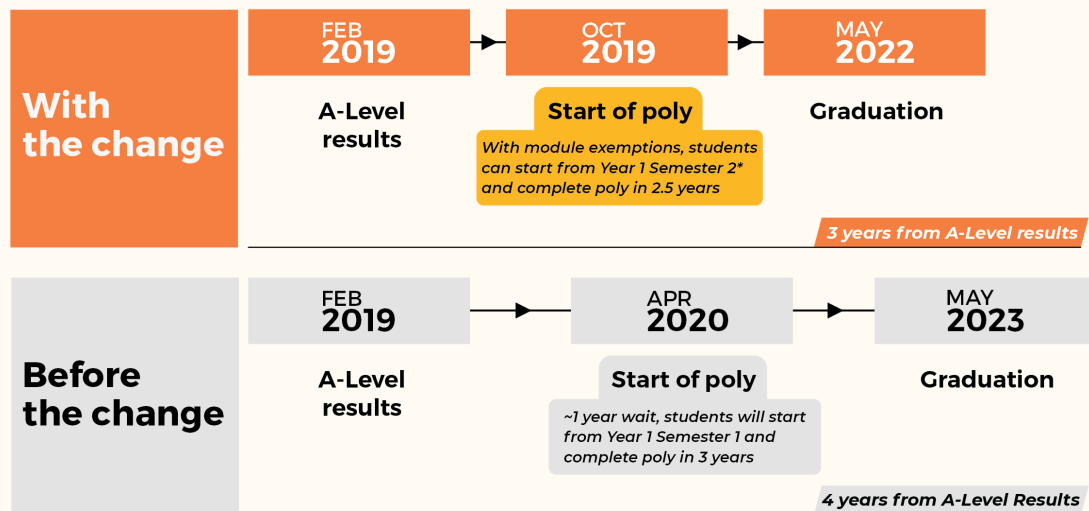

CHANGES TO POLYTECHNIC ADMISSIONS FOR A-LEVEL GRADUATES

*Currently, most A-Level graduates apply for and enrol in a polytechnic in the year following the release of their A-Level results, as the bulk of polytechnic admissions would have closed by the time the GCE A-Level examination results are released. As such, an A-Level graduate from the 2018 cohort who received his/her results in February 2019 would graduate from polytechnic in 2023. With the changes, the same individual would graduate in 2022 instead.