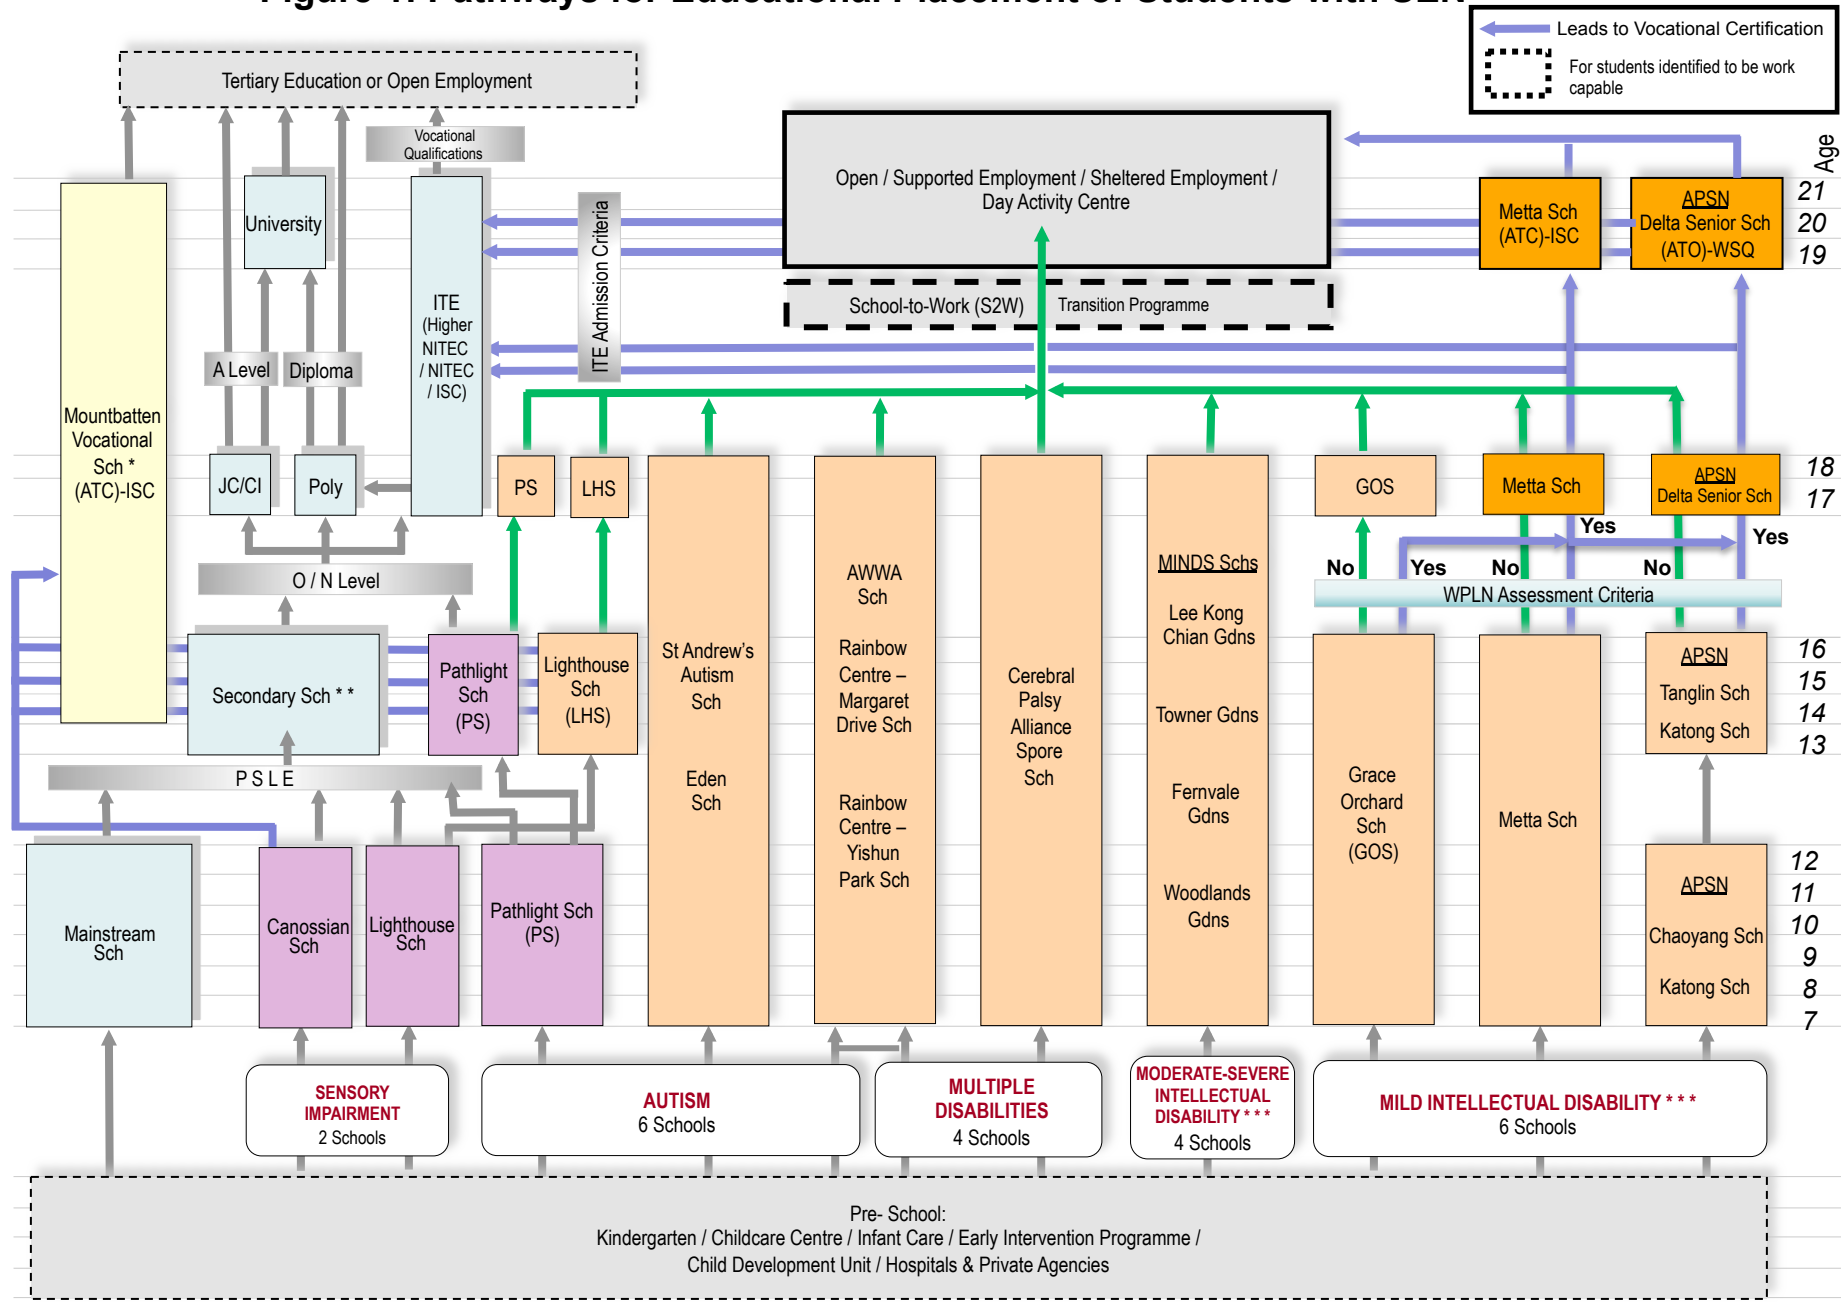

Figure 1: Pathways for Educational Placement of Students with SEN

Legend : ATC = Approved Training Centre ATO = Approved Training Organisation ISC = ITE Skills Certificate NITEC = National ITE Certificate WPLN = Workplace Literacy and Numeracy WSQ = Workforce Skills Qualification
 * Mountbatten Vocational School (ATC): Eligibility applies ** Includes mainstream Government, Government-aided, Independent, Specialised Independent (School of the Arts, Singapore Sports School, NUS High School of Mathematics and Science, School of Science and Technology), and Specialised Schools (Northlight School, Assumption Pathway School, Crest and Spectra Secondary Schools) *** Students whose primary diagnosis is ID with co-morbid ASD may also apply to these schools