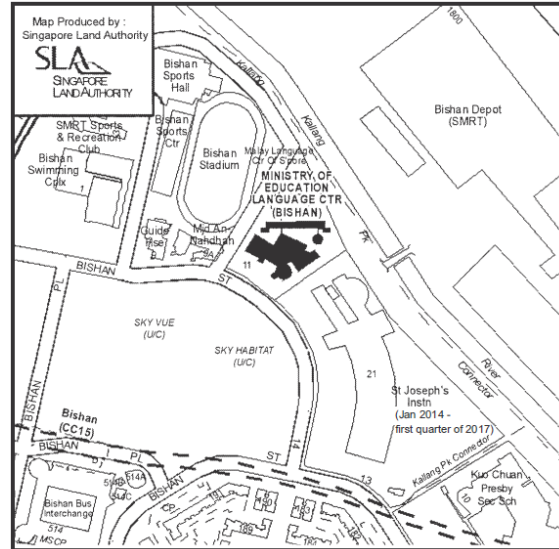

MOE Language Centre (Bishan)

11 Bishan St 14
Singapore 579782

Bus Services:

53,
410 (white plate)
(one stop from Bishan Bus Interchange)

MRT Station:

Bishan (Exit D)
(approx. 10 min. walk)