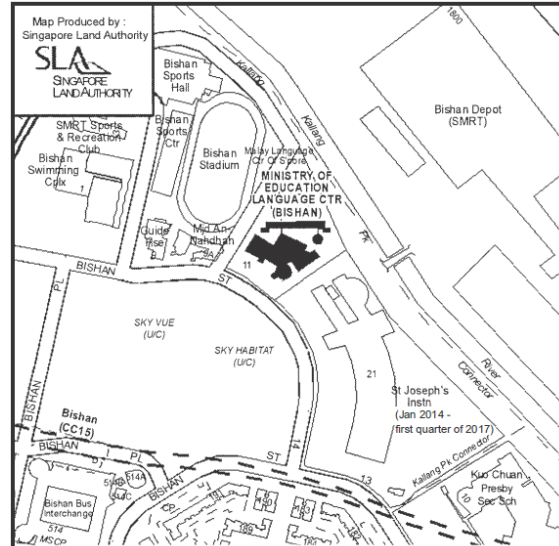

Location of MOE Language Centres (MOELC)

MOE Language Centre (Newton)

136 Cairnhill Road
Singapore 229722

Bus Services:

5, 54, 124, 128, 143, 162, 162M,
167, 171, 518, 700A
(in front of Environment Building)

MRT Station:

Newton (Exit B)
(approx. 10 min. walk)

MOE Language Centre (Bishan)

11 Bishan St 14
Singapore 579782

Bus Services:

53,
410 (white plate)
(one stop from Bishan Bus Interchange)

MRT Station:

Bishan (Exit D)
(approx. 10 min. walk)