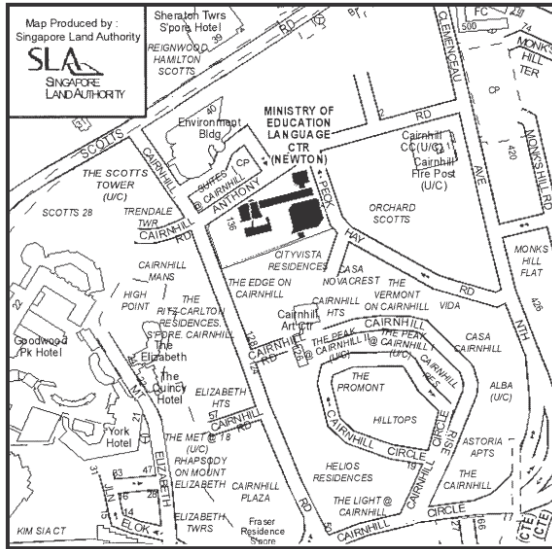

Location of MOE Language Centres (MOELC)

MOE Language Centre (Newton)

136 Cairnhill Road
Singapore 229722

Bus Services:

5, 54, 124, 128, 143, 162, 162M,
167, 171, 518, 700A
(in front of Environment Building)

MRT Station:

Newton (Exit B)
(approx. 10 min. walk)