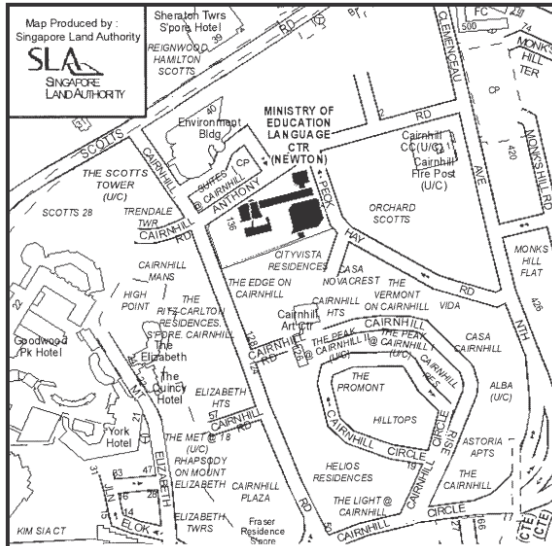

Location of MOE Language Centres (MOELC)

MOE Language Centre (Newton)

136 Cairnhill Road
Singapore 229722

Bus Services:

5, 54, 124, 128, 143, 162, 162M,
167, 171, 518, 700A
(in front of Environment Building)

MRT Station:

Newton (Exit B)
(approx. 10 min. walk)

MOE Language Centre (Bishan)

11 Bishan St 14
Singapore 579782

Bus Services:

53,
410 (white plate)
(one stop from Bishan Bus Interchange)

MRT Station:

Bishan (Exit D)
(approx. 10 min. walk)