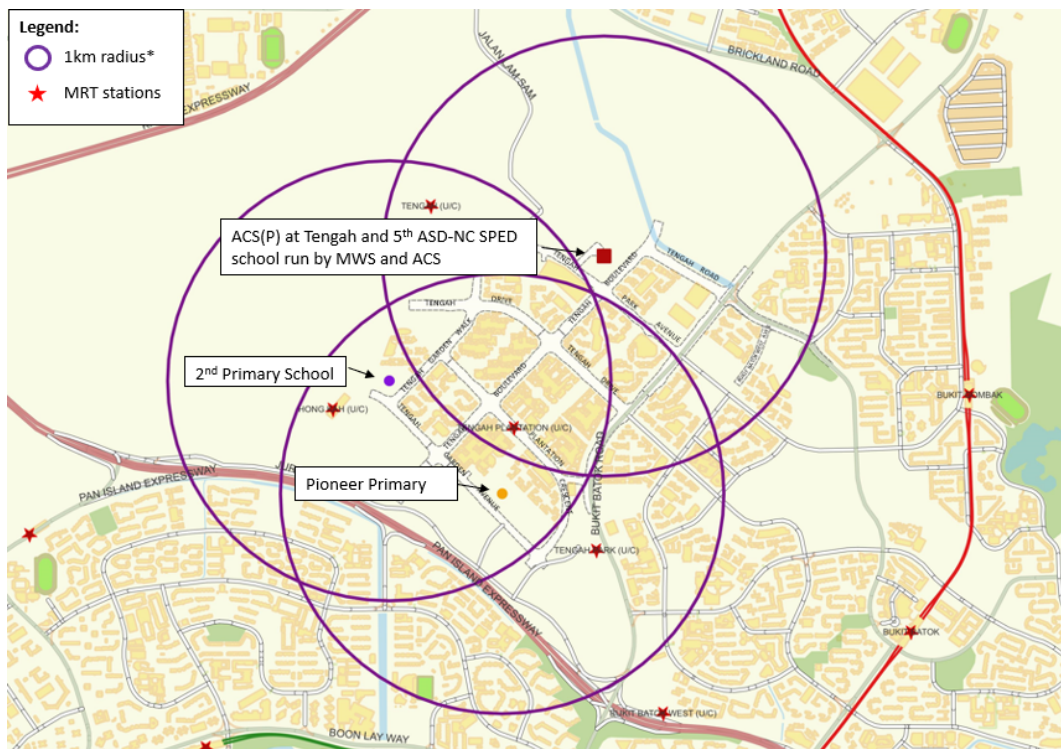

Overview of locations of the six schools which will be opening or relocated

Locations of the three primary schools in Tengah

## Current and New Sites of Bukit View Primary School

\*The 1km radius is indicative and dependent on the schools' eventual design. The actual 1km and 2km radius from the School Land Boundary to determine the Home-School Distance from a registrant's address will be confirmed and made available on the OneMap SchoolQuery function.

## Location of New Secondary School in Sengkang

## Location of Pathlight School 3 in Punggol