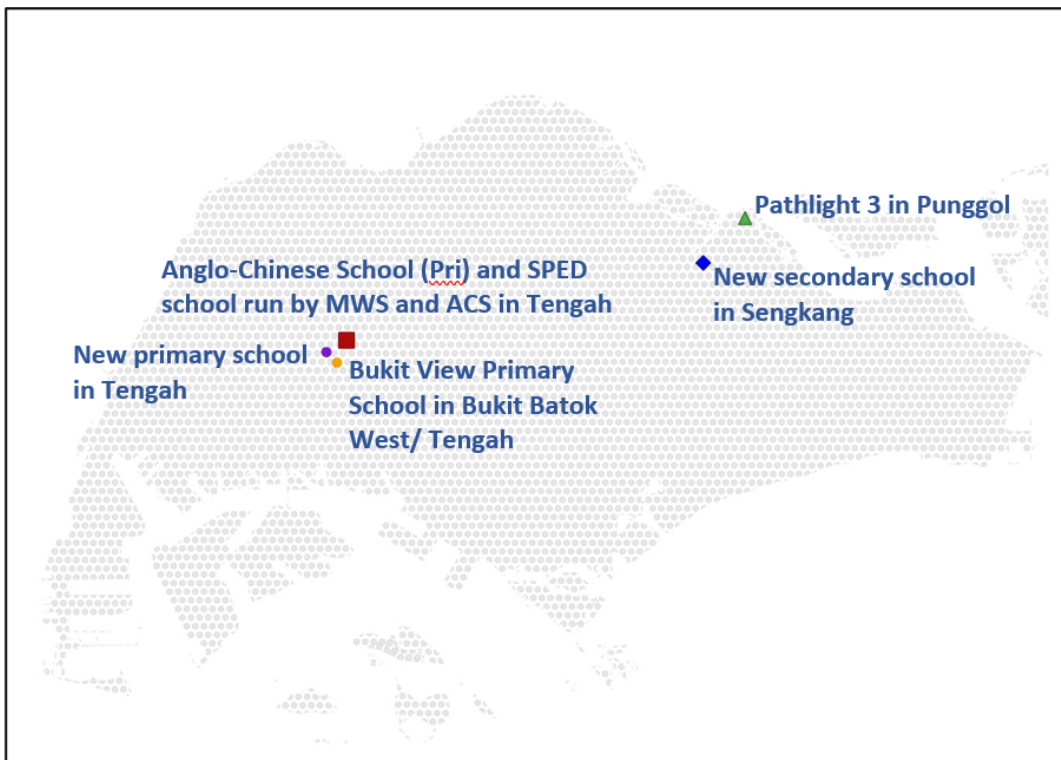

Overview of locations of the six schools which will be opening or relocated

Locations of the three primary schools in Tengah

## Current and New Sites of Bukit View Primary School

\*The 1km radius is indicative and dependent on the schools' eventual design. The actual 1km and 2km radius from the School Land Boundary to determine the Home-School Distance from a registrant's address will be confirmed and made available on the OneMap SchoolQuery function.

## Location of New Secondary School in Sengkang

## Location of Pathlight School 3 in Punggol