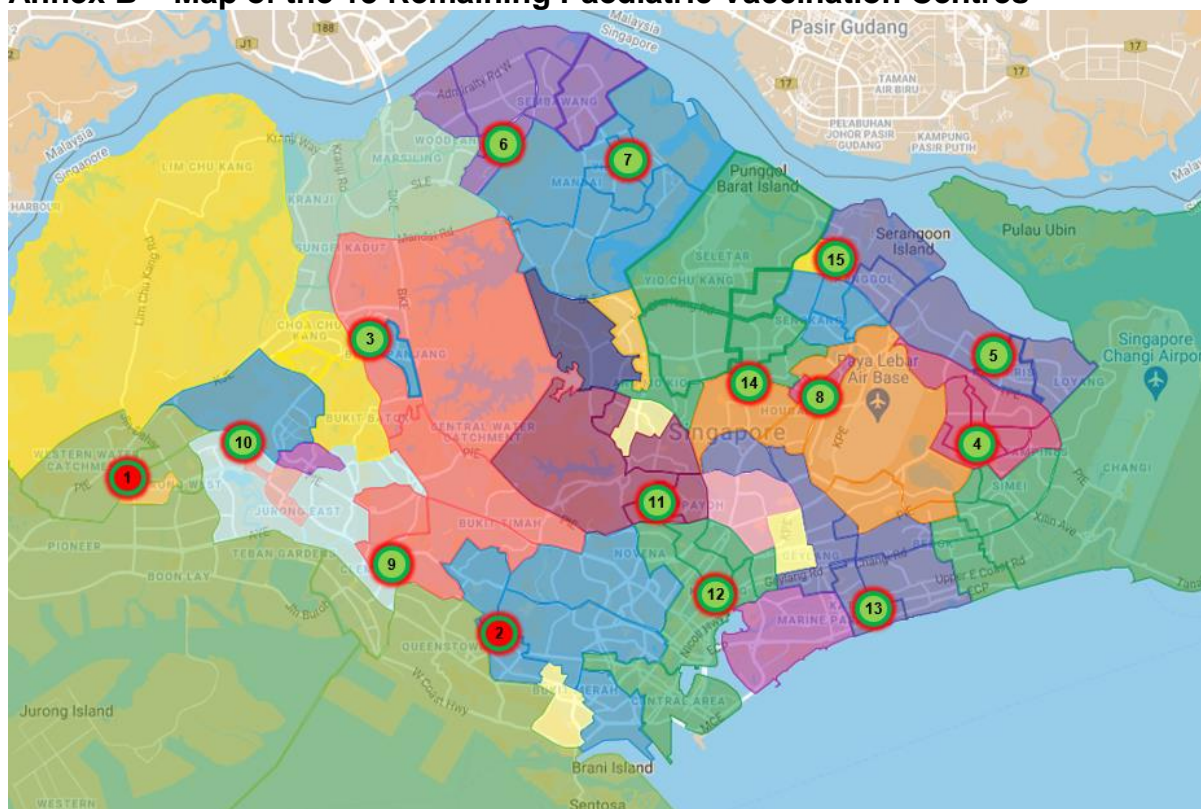

## Annex B – Map of the 13 Remaining Paediatric Vaccination Centres

Paediatric VCs to be closed after 27 February 2022		
1. Nanyang CC	2. Queenstown CC	
Remaining paediatric VCs		
3. Senja-Cashew CC	4. Our Tampines Hub	5. Pasir Ris Elias CC
6. Woodlands Galaxy CC	7. Nee Soon CC	8. Hougang CC
9. Clementi CC	10. Former Hong Kah Secondary School	11. Toa Payoh West CC
12. Jalan Besar CC	13. Marine Parade CC	14. The Serangoon CC
15. Yusof Ishak Secondary School (Punggol campus)		