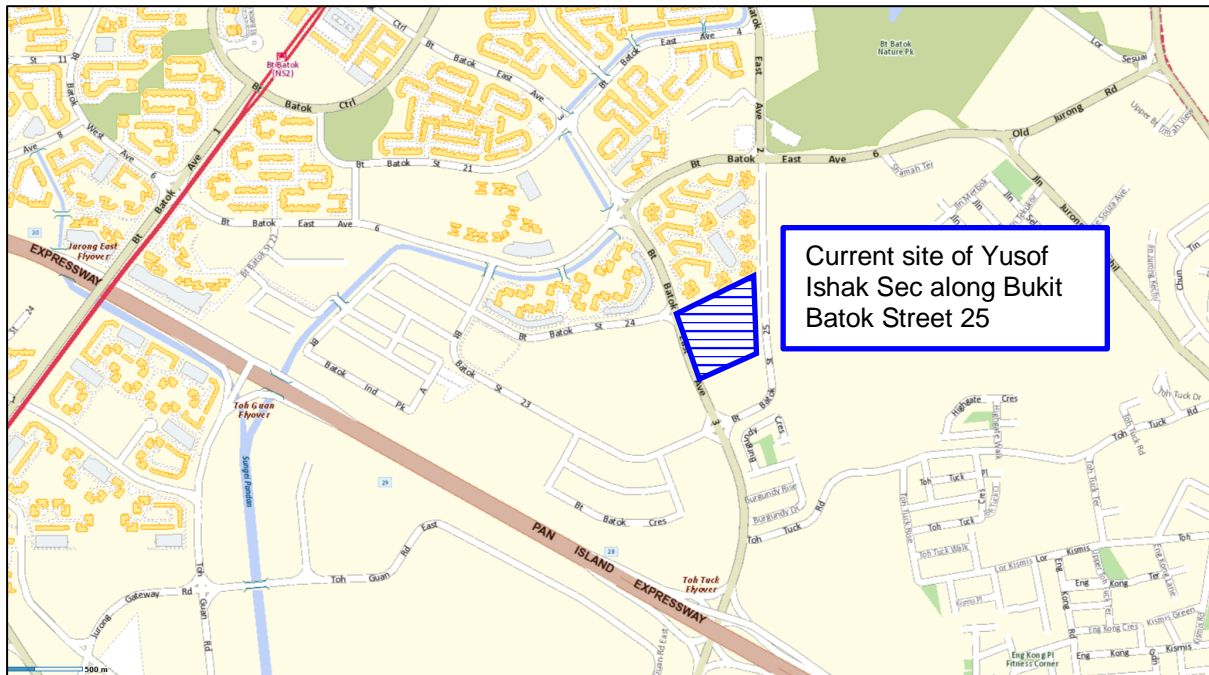

Current and Relocated Sites of Yusof Ishak Secondary School

Current Site	Relocated Site
11 Bukit Batok Street 25 S(658712)	8 Sumang Walk S(828676)

Current site:

Relocated site: