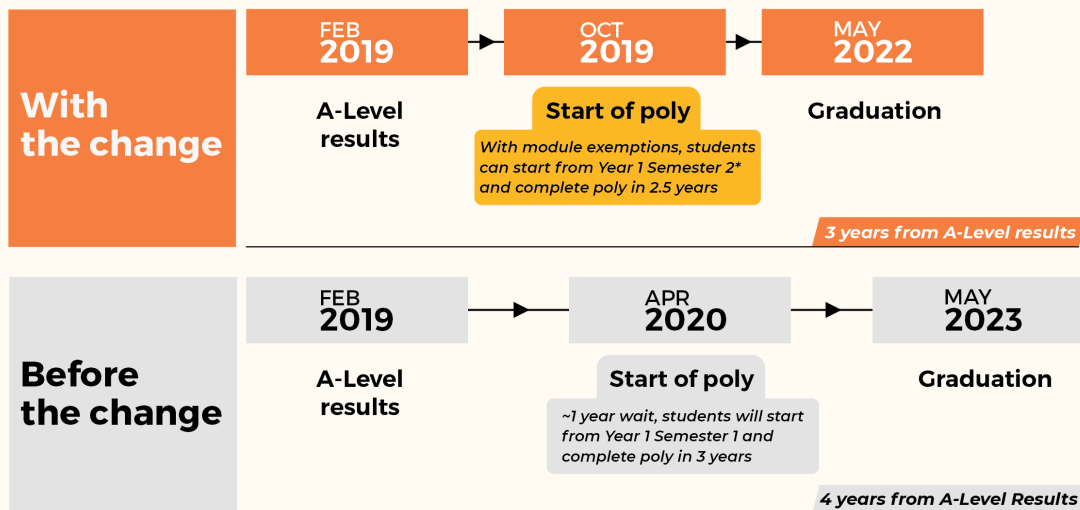

CHANGES TO POLYTECHNIC ADMISSIONS FOR A-LEVEL GRADUATES

*Currently, most A-Level graduates apply for and enrol in a polytechnic in the year following the release of their A-Level results, as the bulk of polytechnic admissions would have closed by the time the GCE A-Level examination results are released. As such, an A-Level graduate from the 2018 cohort who received his/her results in February 2019 would graduate from polytechnic in 2023. With the changes, the same individual would graduate in 2022 instead.