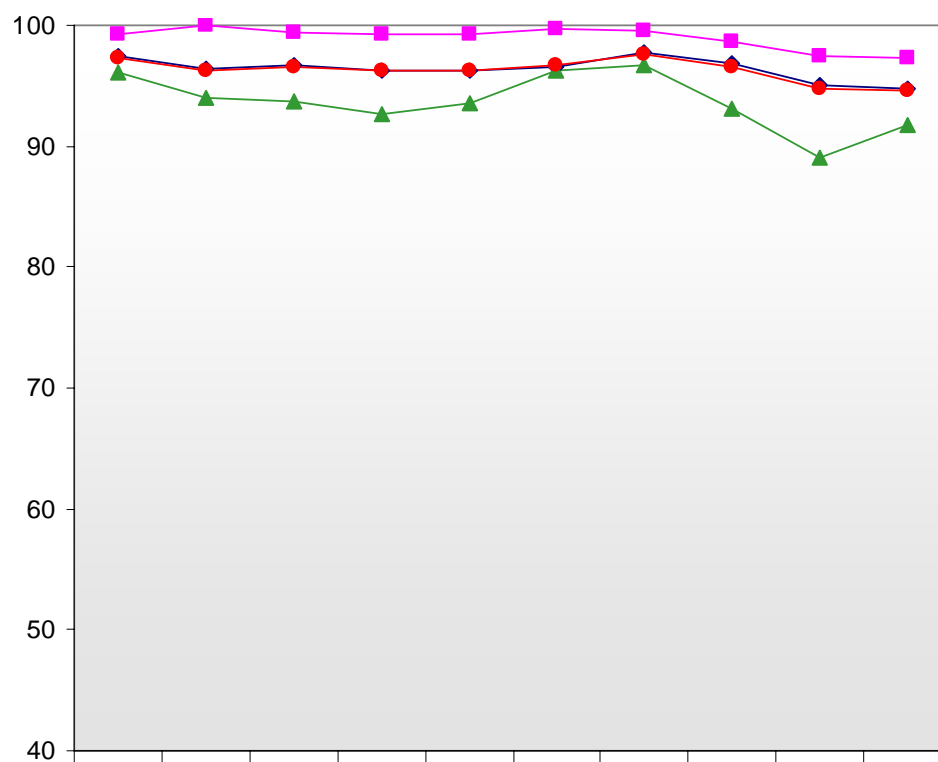

**Chart C3: Percentage of GCE 'A' Level Students Who Passed Mother Tongue Language at AO Level**

	1997	1998	1999	2000	2001	2002	2003	2004	2005	2006
—■— MALAY	99.2	100.0	99.4	99.3	99.3	99.7	99.5	98.6	97.4	97.3
—◆— CHINESE	97.4	96.4	96.7	96.3	96.2	96.6	97.7	96.8	95.0	94.7
—▲— INDIAN	96.1	94.0	93.7	92.6	93.6	96.2	96.7	93.1	89.0	91.7
OTHERS	81.0	76.9	85.5	88.6	90.8	86.7	77.2	84.6	78.3	86.3
—●— OVERALL	97.3	96.3	96.6	96.2	96.2	96.7	97.6	96.6	94.7	94.6