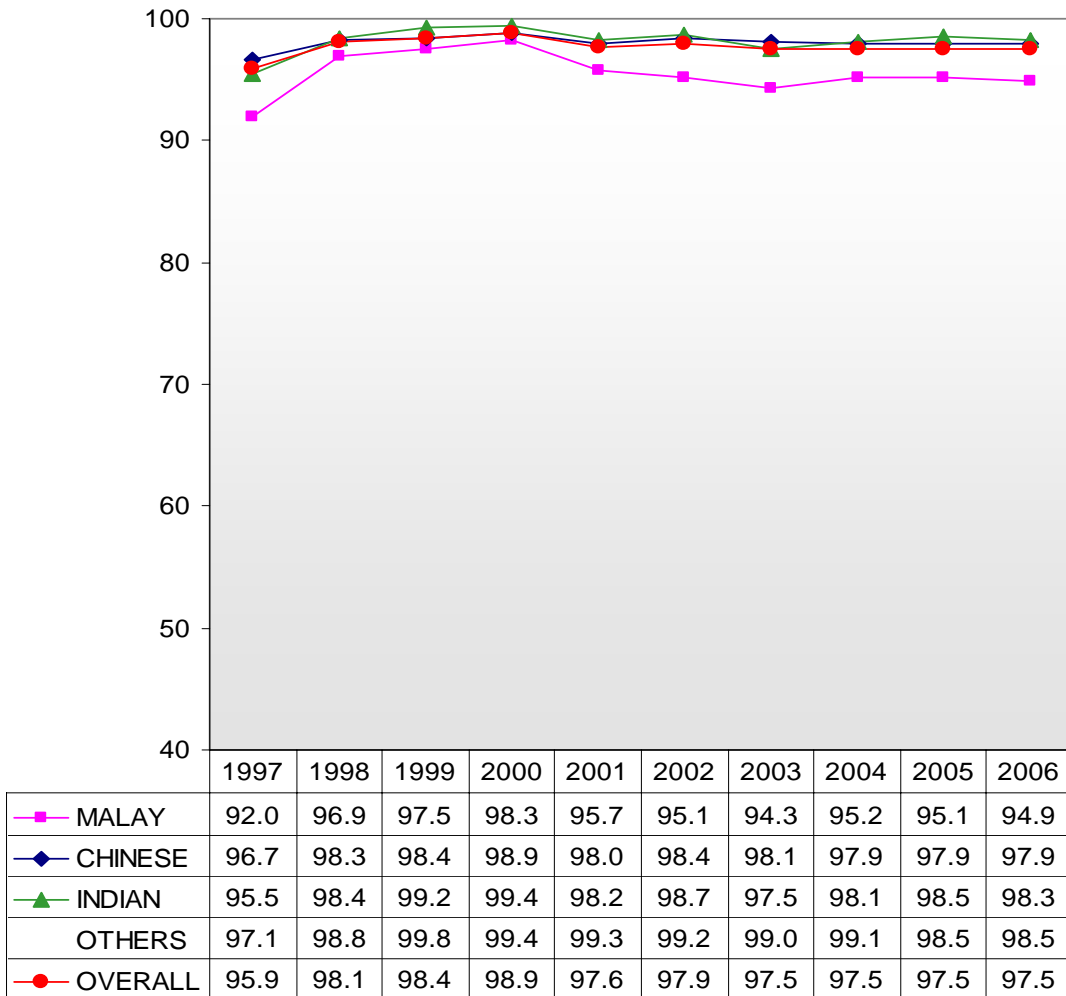

Chart A2: Percentage of PSLE Students Who Scored A*-C in English Language

1 Percentages exclude EM3 students.