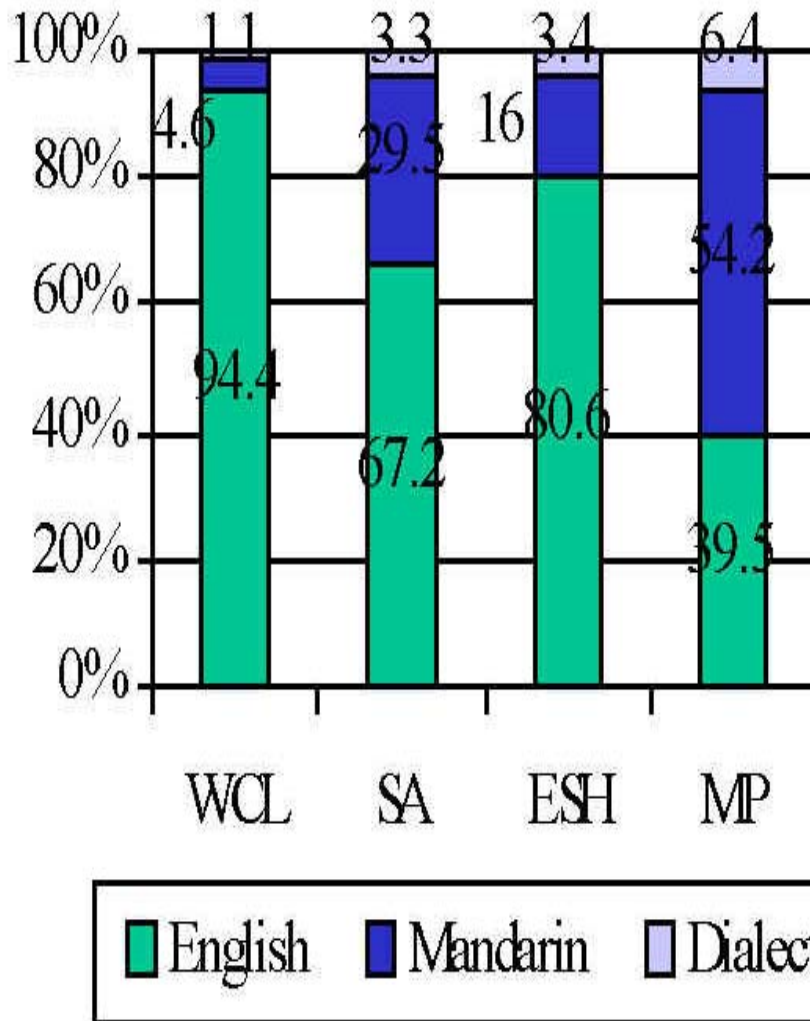

Frequently-spoken language

Students of primary WCL, SA, ESH and MP students

Base : WCL(285); SA (305); ESH(5427); MP(1758)