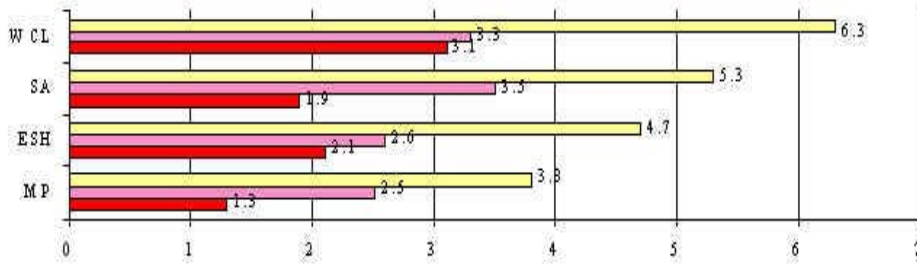

Comparison of average time spent outside school per week (Hours)

Chinese

Students of primary WCL, SA, ESH and MP

English

Maths

■ Tuition ■ SeE-prep ■ Tuition & seE-prep