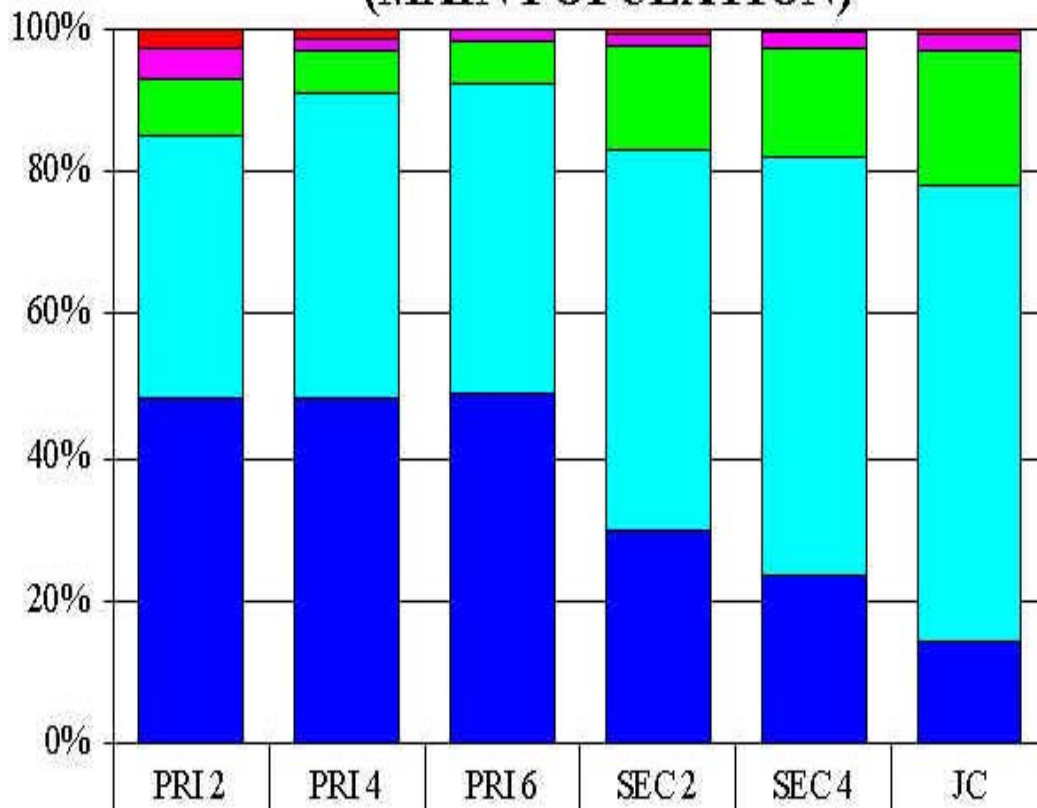

DO YOU THINK LEARNING CHINESE IS IMPORTANT (MAIN POPULATION)

	PRI 2	PRI 4	PRI 6	SEC 2	SEC 4	JC
VERY UNIMPT	2.6	1.4	0	0.6	0.3	0.6
UNIMPT	4.2	1.6	1.7	1.8	2.3	2.5
NEUTRAL	8.1	5.7	5.8	14.6	15.4	19
IMPT	36.7	43	43.6	53.4	58.3	63.7
VERY IMPT	48.4	48.4	48.9	29.6	23.8	14.2

BASE : PRI 2 (308), PRI 4 (370), PRI 6 (360), SEC 2 (328), SEC 4 (345), JC (351)