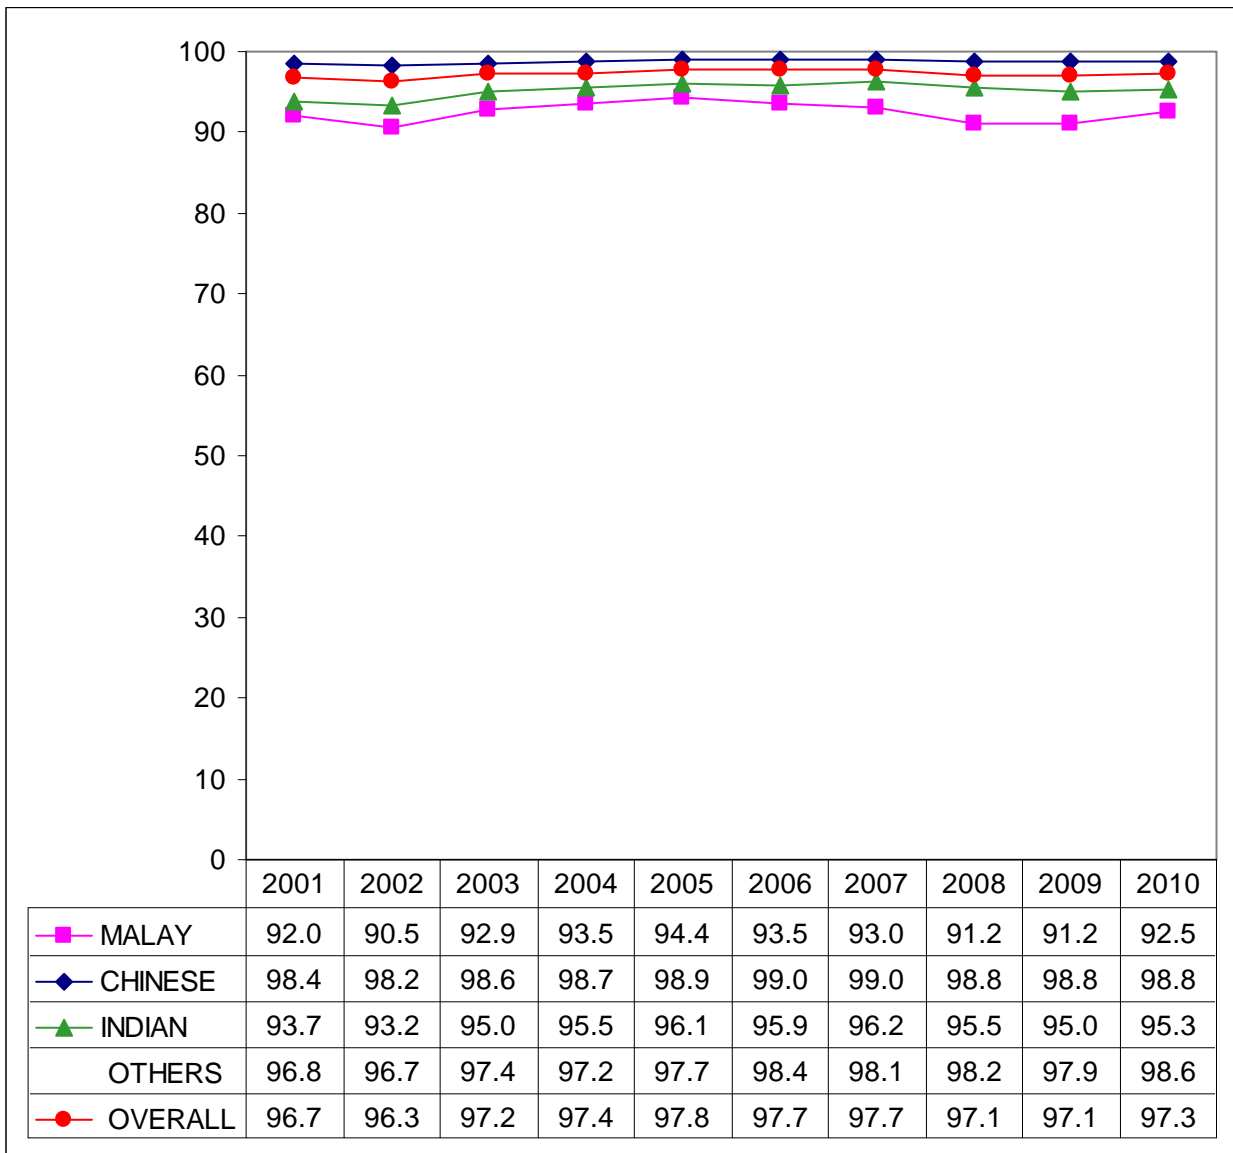

Chart A1: Percentage of Students Who Passed PSLE

- 1 The first batch of students under Subject-based Banding sat for PSLE in 2009.
- 2 Percentages are based on all students.