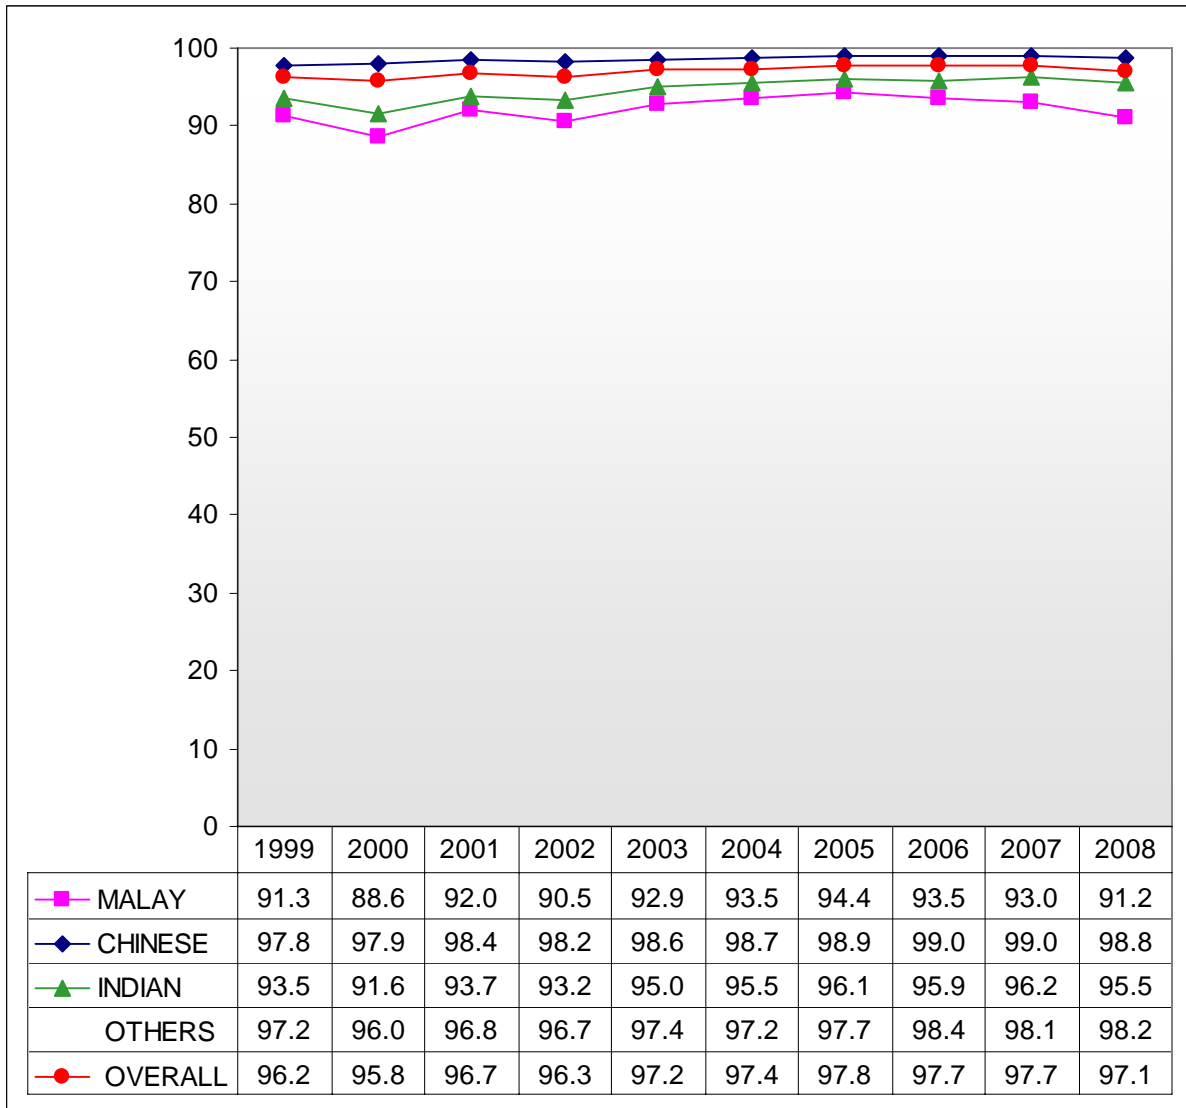

**Chart A1: Percentage of Students Who Passed PSLE**

- 1 Percentages are based on all students, including those in the EM3 stream.
- 2 The first batch of students under the adjustment of the promotion criteria from P5 to P6 sat for PSLE in 2001.