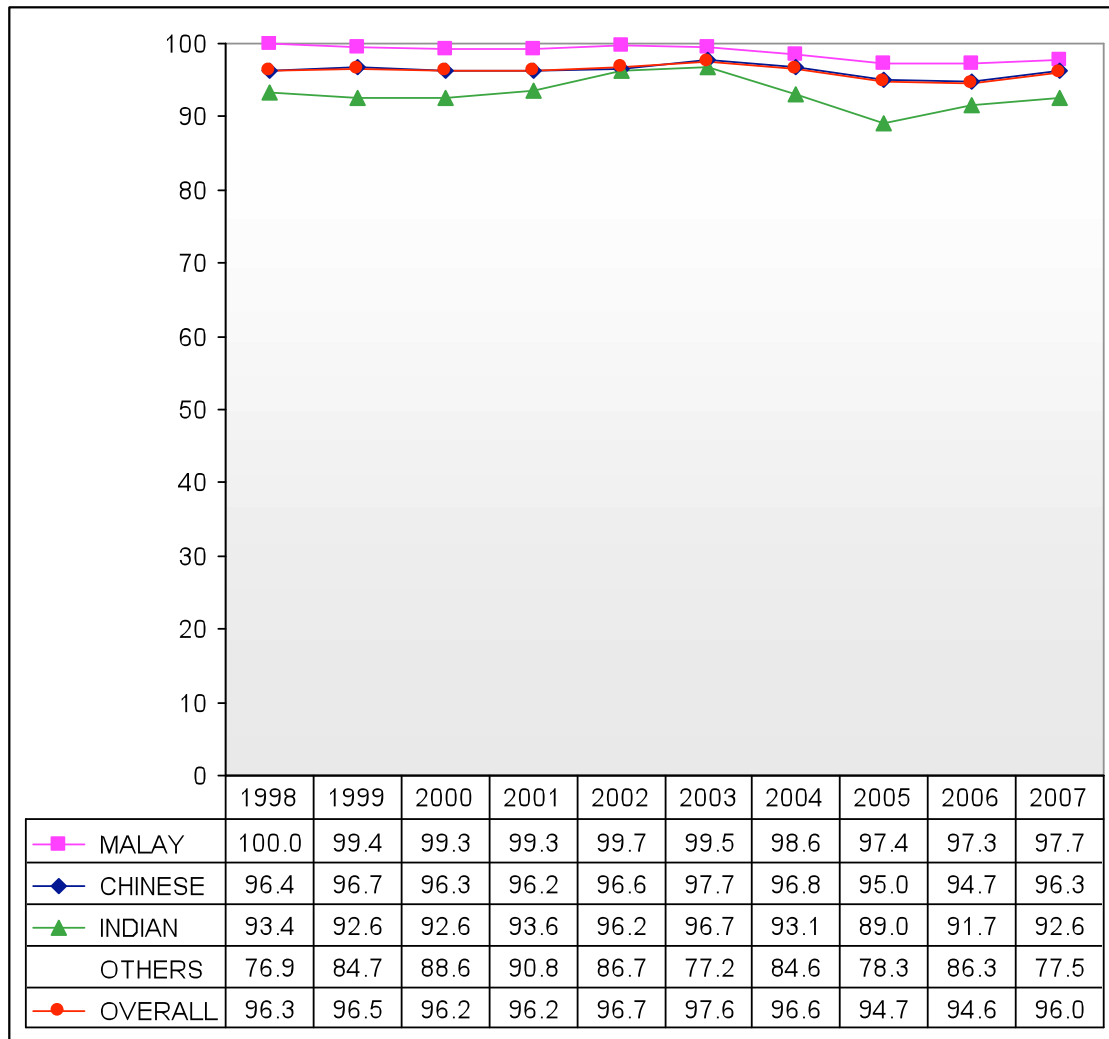

**Chart C3: Percentage of GCE 'A' Level Students Who Passed Mother Tongue Language at 'AO'/'H1' Level**

1 Figures for 2007 include students taking either the new or old syllabus.