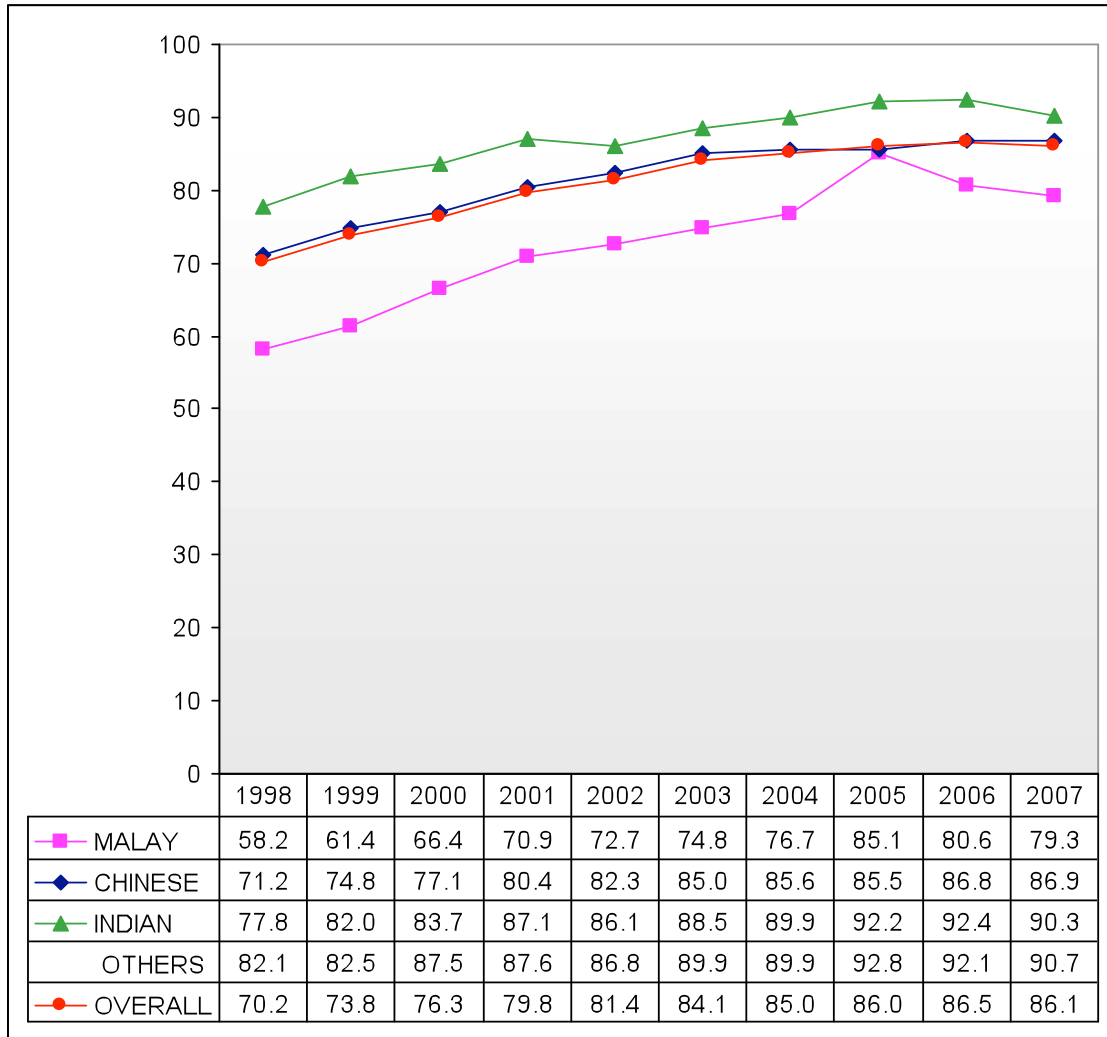

Chart B3: Percentage of GCE 'O' Level Students Who Passed English Language

1 Figures from 2005 onwards exclude IP students.