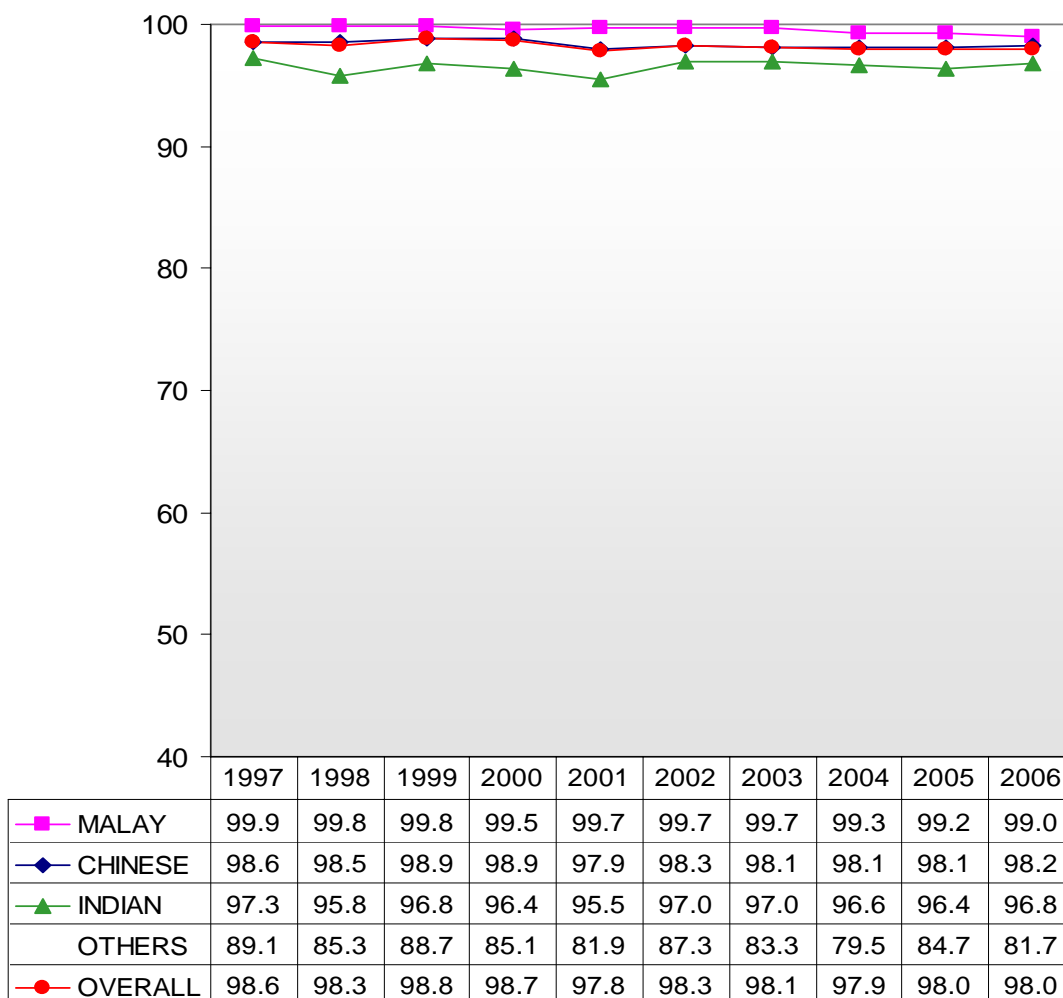

**Chart A3: Percentage of PSLE Students Who Scored A* - C
in Mother Tongue Language**

1 Percentages exclude EM3 students.