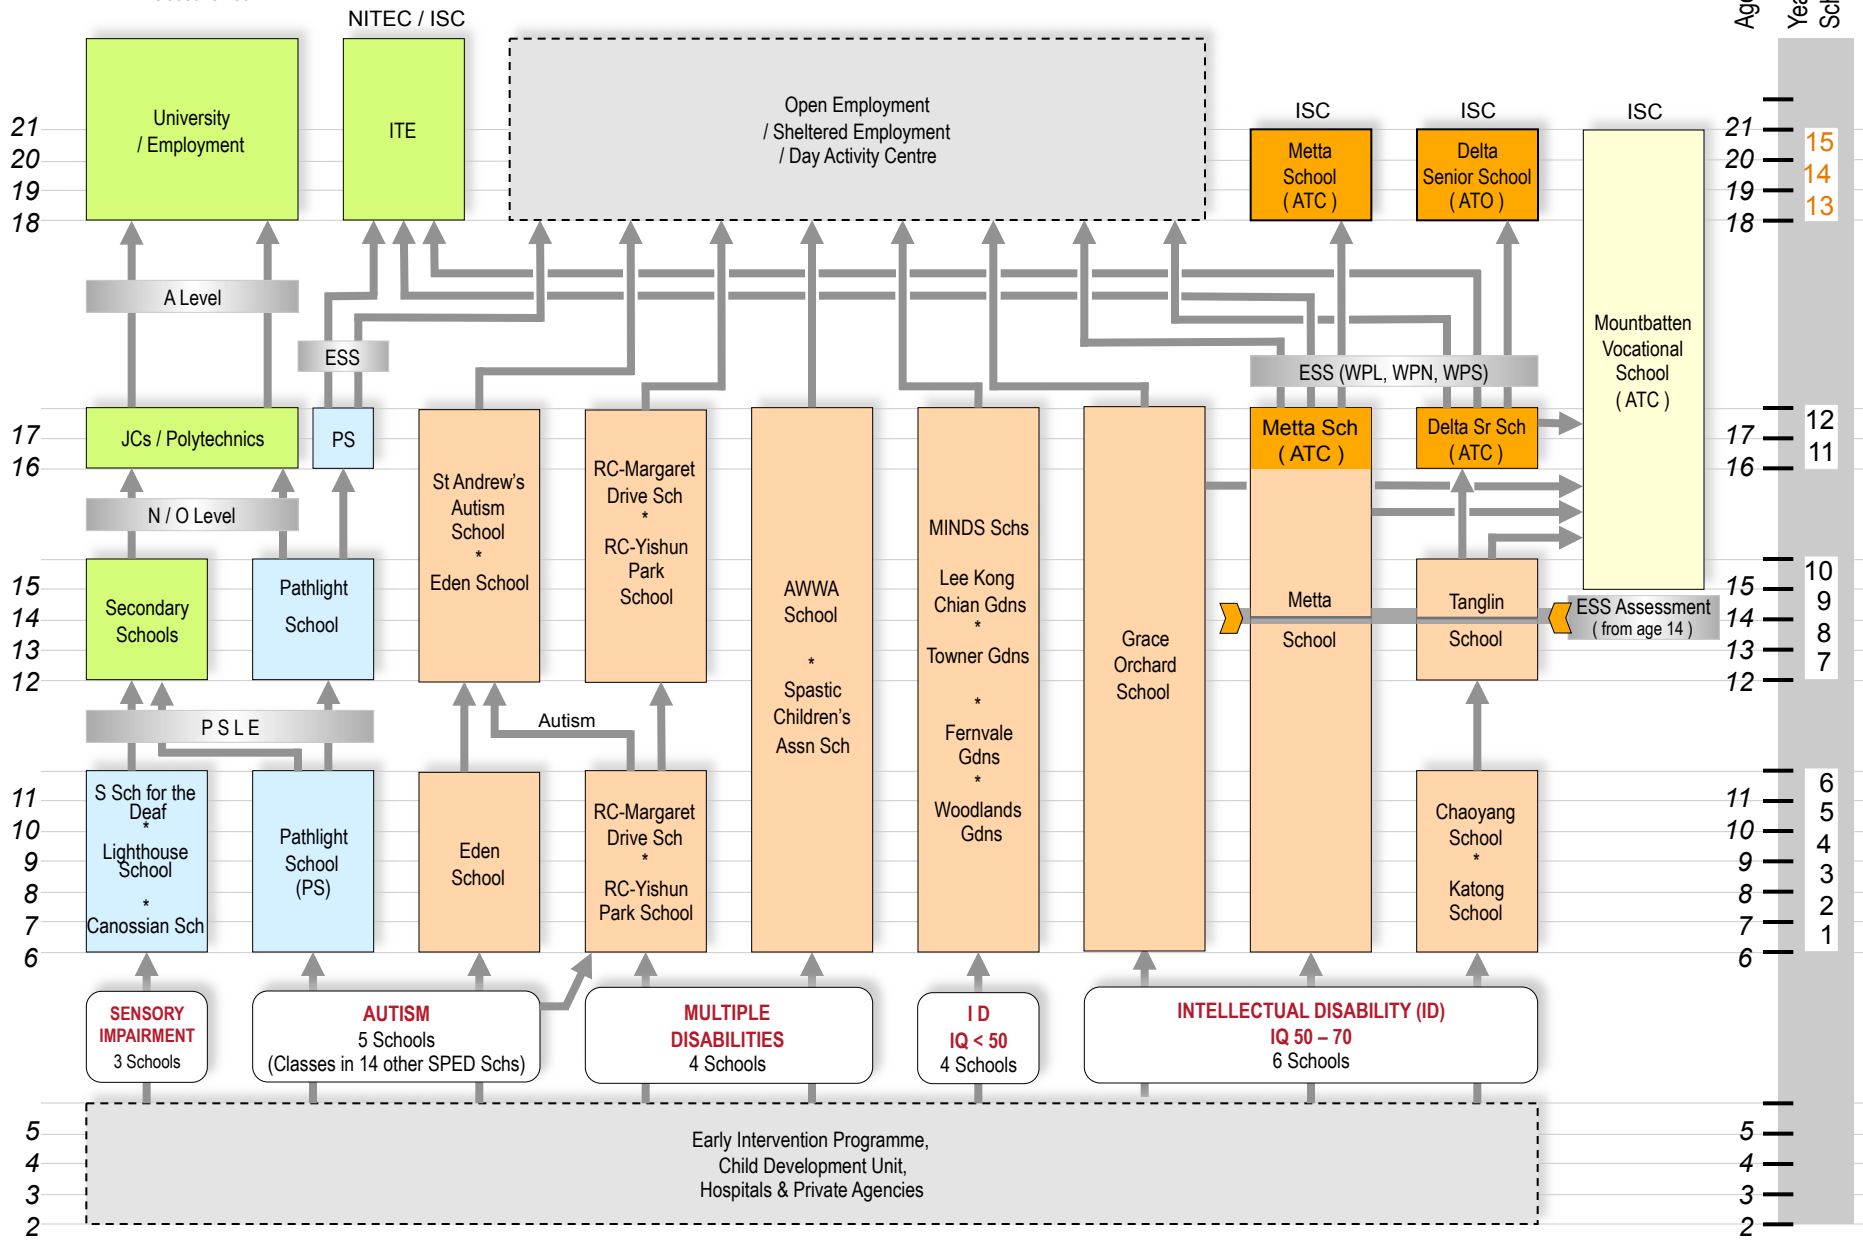

PATHWAYS FOR CHILDREN WITH SPECIAL NEEDS

As at June 2007

Legend: NITEC = National ITE Certificate
 ISC = ITE Skills Certificate
 ATC = Approved Training Centre
 ESS = Employability Skills System
 WPS = Workplace Skills
 WPL = Workplace Literacy
 WPN = Workplace Numeracy