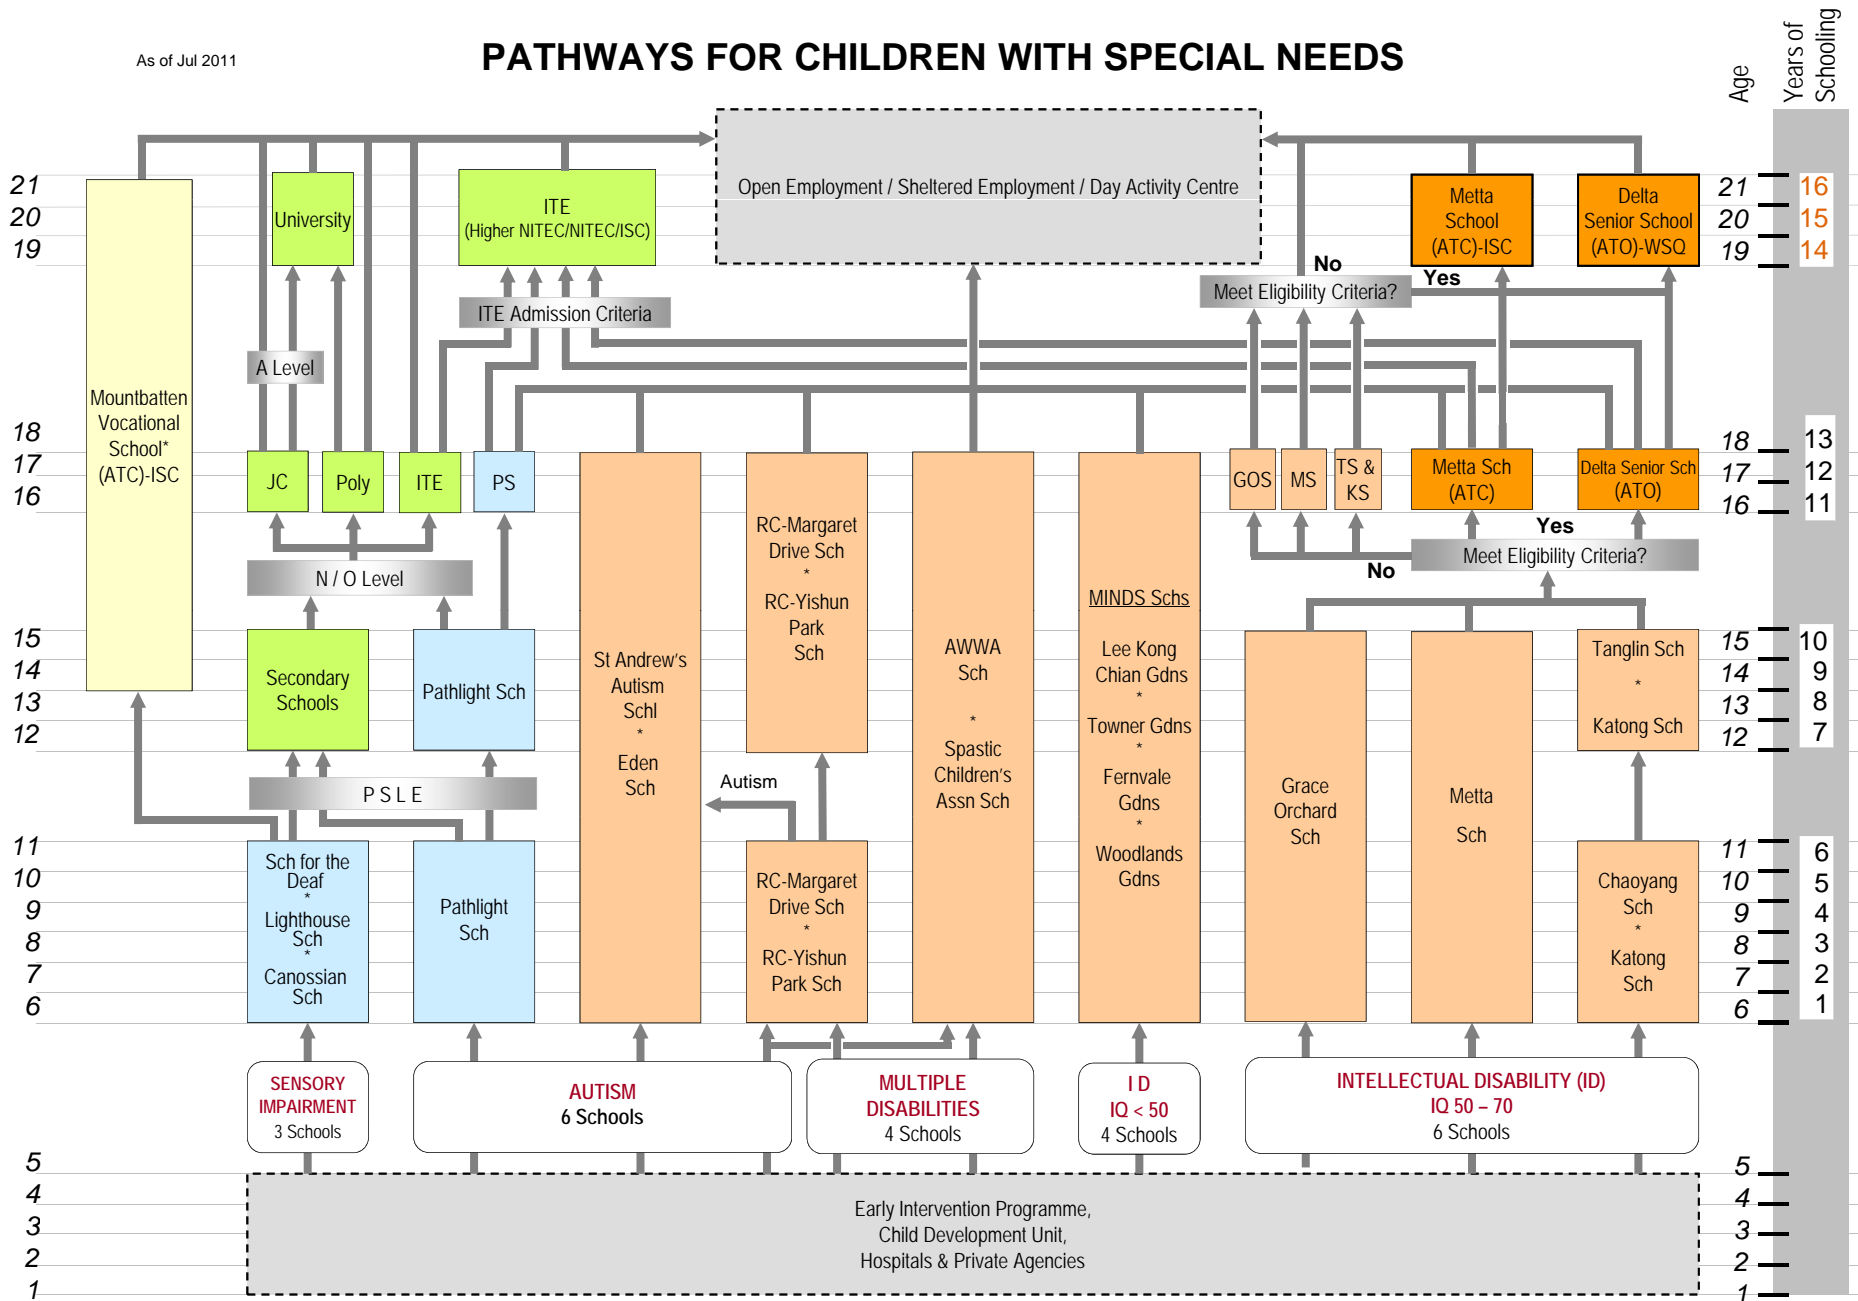

PATHWAYS FOR CHILDREN WITH SPECIAL NEEDS

Legend: ATC = Approved Training Centre ATO = Approved Training Organisation ESS = Employability Skills System GOS = Grace Orchard School ISC = ITE Skills Certificate KS = Katong School MS = Metta School RC = Rainbow Centre NITEC = National ITE Certificate PS = Pathlight School TS = Tanglin School WPL = Workplace Literacy WPN = Workplace Numeracy WPS = Workplace Skills WSQ = Work Skills Qualification

* Mountbatten Vocational School (ATC): Eligibility applies